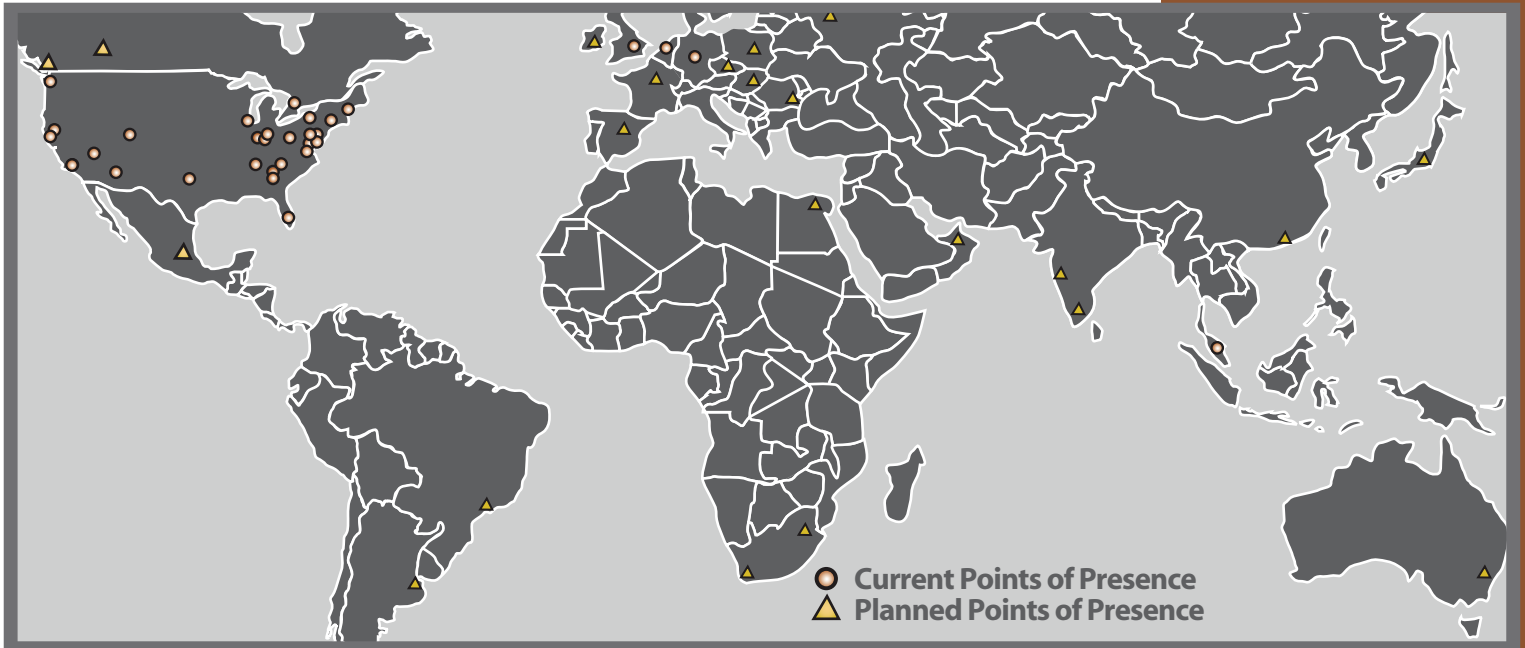

Global NETWORK CONNECTIVITY

Our solid technology backbone spans the country and abroad.

IP Transit

Robust, scalable dedicated Internet access.

- IPv4 and IPv6
- Network peering points
- Flexible Bandwidth Commitments
- WBS Connect Internet Backbone - **ASN 19080**:
  - → Dedicated bandwidth, no oversubscription
  - → Geographic redundancy and carrier diversity on each circuit
  - → Lightning fast turn-ups (in as few as 3 days!)
  - → Rated as one of the top 35 North American and top 100 Global backbones by Renesys, the Internet Intelligence Authority.

Data Transport

Customized point-to-point and point-to-multipoint network solutions.

- Partnerships with over 30 global carriers
- WBS Connect handles the local loops, metro private lines and metro Ethernet connections for you
- Data Center to Data Center high speed transport solutions

WBS Connect: Key Facts

Global technology services company with more than 30 worldwide carrier partnerships.

Over 180 Gigabits of traffic in production.

63+ points of presence in North America, Europe and Asia. We're in every major meet-me room.

Access to over 300 data center and over 70,000 "on-net" buildings worldwide.

Triple digit revenue growth for the past 4 years.

Network turn-up times as short as 3 days from our on-net facilities.

Full suite of products including HD video conferencing, colocation, email defense systems, and engineering consulting services.